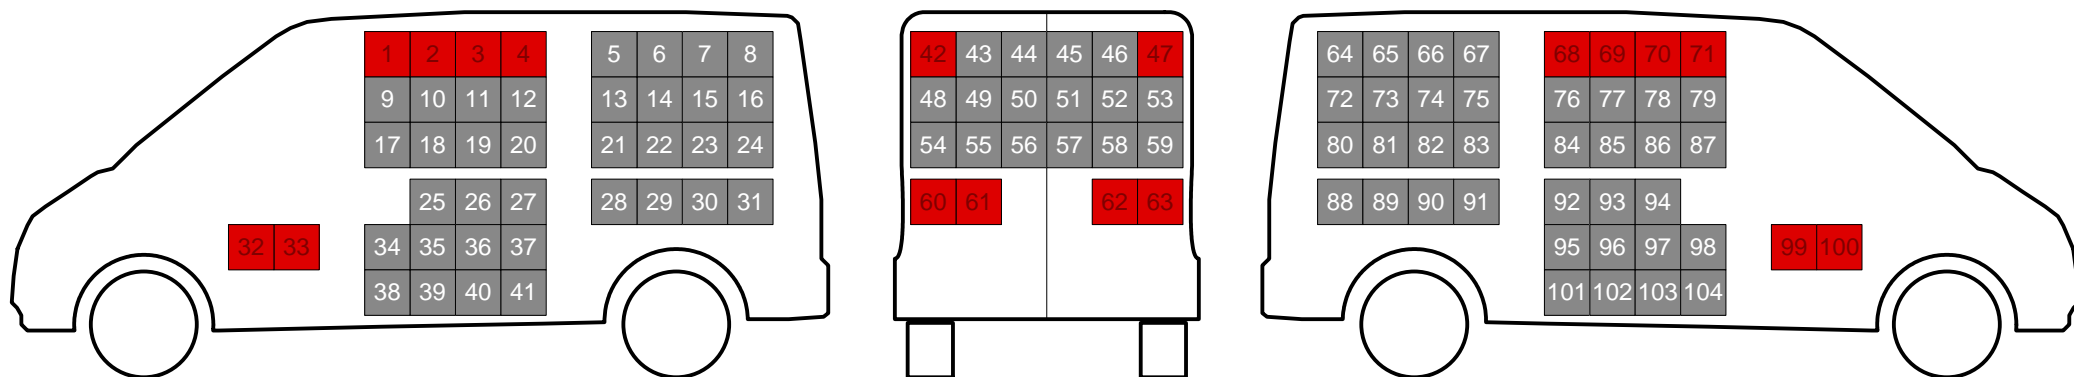

Support Van 01

Support Van 02

Each 'grey box' [] measures 300mm x 300mm and costs **only £500**.

Each 'box' can be bought individually or in multiples if you require a larger area for your company logo.

[for example: area required = 600mm x 600mm / cost = 4 'boxes' at £500 each, TOTAL £2000]

Allocation of 'boxes' is on a 'first come, first served' basis, those shown in 'red' have already been sponsored and are unavailable.

If you have a specific request regarding logo size and location, which is outside the normal 300mm x 300mm 'box', please contact us regarding your size requirements and we can confirm availability of space and individual costs.